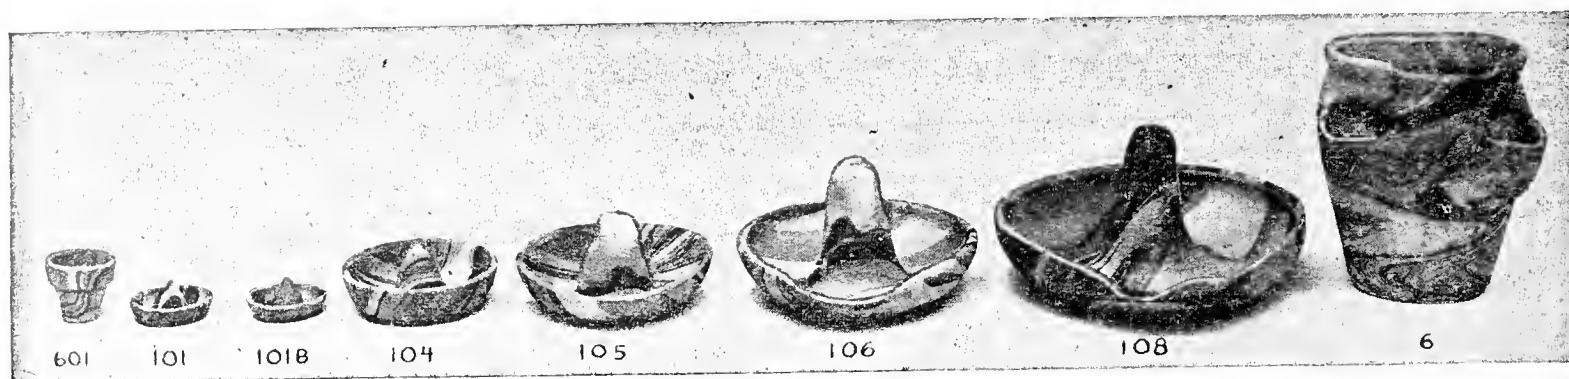

Historic, archived document

Do not assume content reflects current scientific knowledge, policies, or practices.

62.83

Novelty Plant & Pottery Co.

P. O. BOX 1063

Eastland, Texas

All items except the Blue Bonnet and Desert scenes are decorated by Mexican artists with oil enamels in beautiful variegating colors of Red, Blue, Green, Orange and Yellow. The Blue Bonnet and Desert Scenes painted in oil on hand made pottery is the handiwork of Mexican artists.

All prices F. O. B. Eastland, Texas, packed in cartons. No extra charge for packing.

	Size in Inches	ARTICLE	Doz. per Carton	Wgt. per Carton	Price per Dozen
No. 601	1½	Flower Pot <small>Tiny Cactus Pots—Party Favors</small>	12	9 lbs.	\$.18
No. 101	1½	Pee Wee Hat <small>Mint Holders—Party Favors</small>	12	6 lbs.	.18
No. 101B	1½	Bluebonnet Hat—Same as No. 104 (Painted Blue Bonnet Scene)	12	6 lbs.	.48
No. 104	4	Mexican Hat Ash Trays	3	9 lbs.	.48
No. 104B	4	Blue Bonnet Hat—Same No. 104 (except Blue Bonnet Scene)	3	9 lbs.	1.50
No. 105	5	Mexican Hat Ash Tray	2	12 lbs.	.90
No. 106	6	Mexican Hat Ash Tray	1	13 lbs.	1.35
No. 108	8	Mexican Hat Ash Tray—also used for planting small cactus	1	20 lbs.	2.00
No. 6	6	Cactus Pot <small>Pockets in Sides for Planting Cactus or Flowers</small>	1½	29 lbs.	1.80
No. 205D	5	Cactus Bowl—Decorated in Variegated Colors	1	10 lbs.	.90
No. 206	6	Cactus Bowl—Decorated in Variegated Colors	1	14 lbs.	1.10
No. 207D	7	Cactus Bowl—Decorated in Variegated Colors	1	20 lbs.	1.50
No. 205DS	5	Cactus Bowl—Hand Painted in Desert Scene	1	10 lbs.	1.50
No. 206DS	6	Cactus Bowl—Hand Painted in Desert Scene	1	14 lbs.	1.90
No. 207DS	7	Cactus Bowl—Hand Painted in Desert Scene	1	20 lbs.	2.10